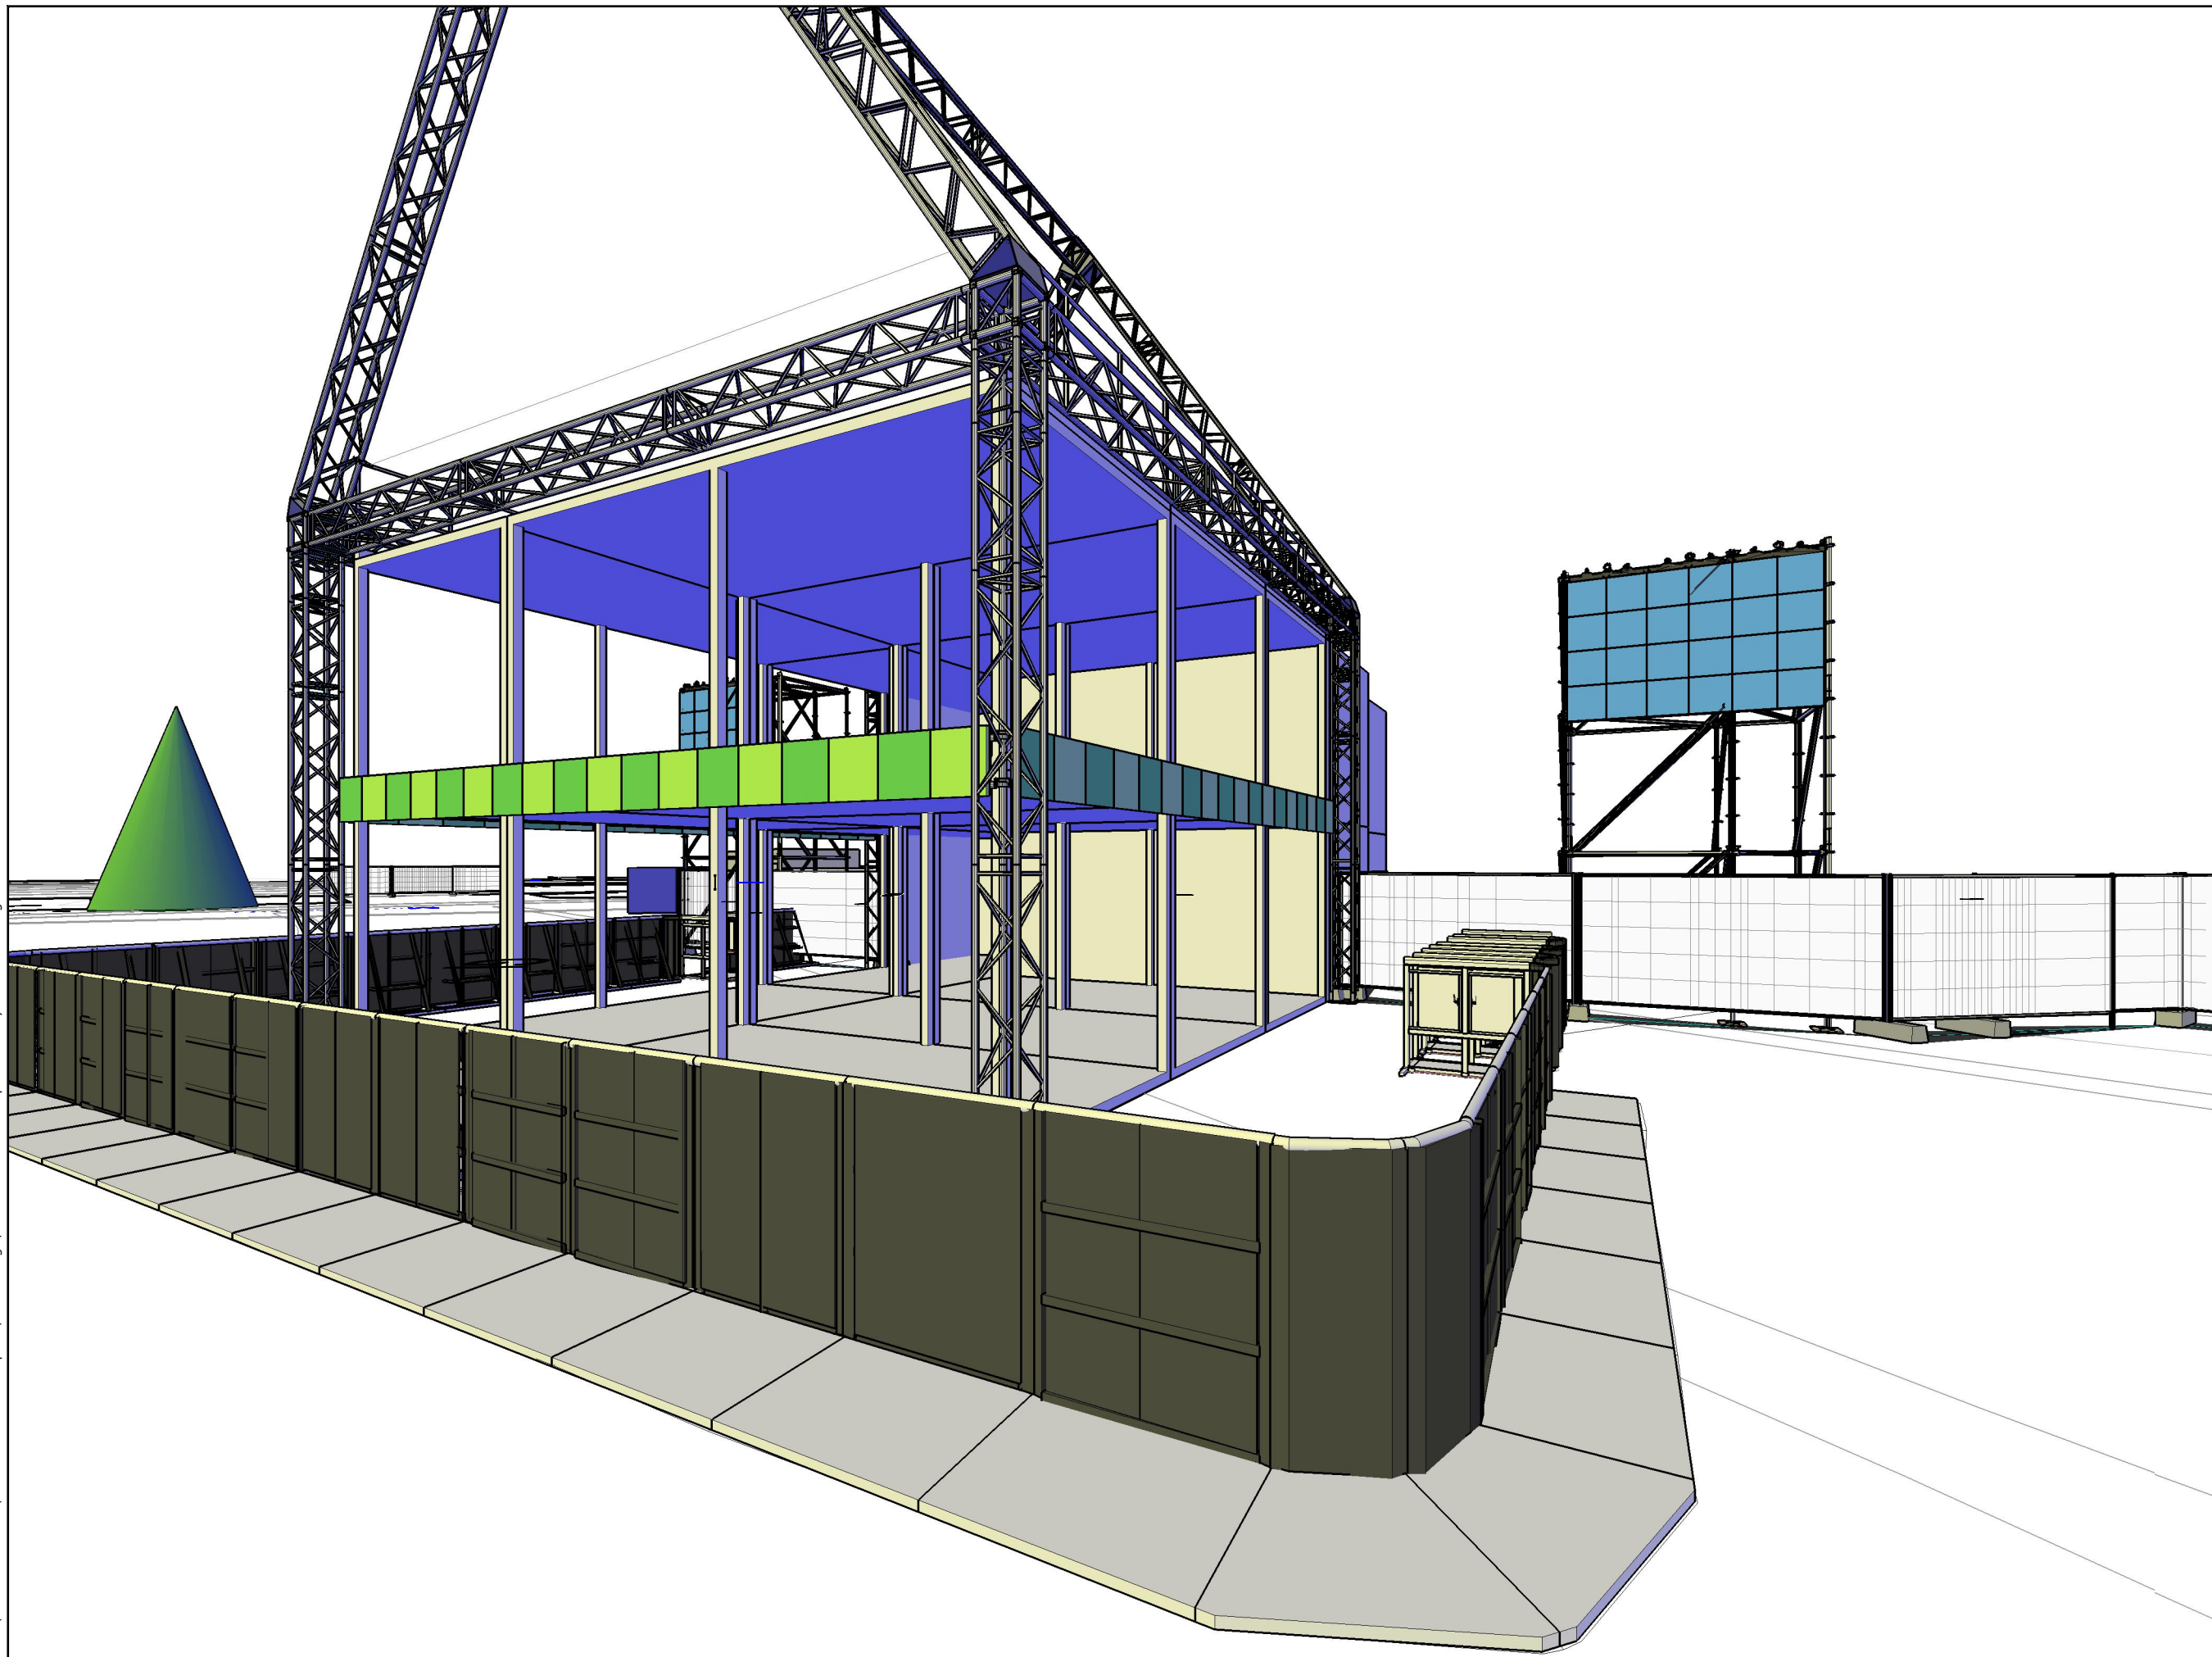

X:\Box Sync\Productions\2017 Productions\SR17-APE Serious Request\01-Drawings\SR17-APE Serious Request Overlay V8.171206.dwg

DRAWING PROJECT NOTES

NOTES

SERIOUS REQUEST 2017

PROJECT TITLE	DRAWING TITLE	SUBJECT TITLE
SERIOUS REQUEST 2017	OVERLAY	GLAZEN HUIS 3D2

PROJECT DETAILS

CLIENT	NPO 3FM
COUNTRY	NETHERLANDS
CITY	APELDOORN
VENUE	MARKTPLEIN
SHOW DATE	18-24 DECEMBER 2017
PROD. MGR.	R. HENDRIKS
DRAWN BY	D. VAN MANEN

VIEW	GLAZEN HUIS 3D2
VERSION	V8
DATE	061217
PAPER SIZE	A3L
SCALE	Custom
UNITS	METRIC

DRAWING STATUS
FINAL