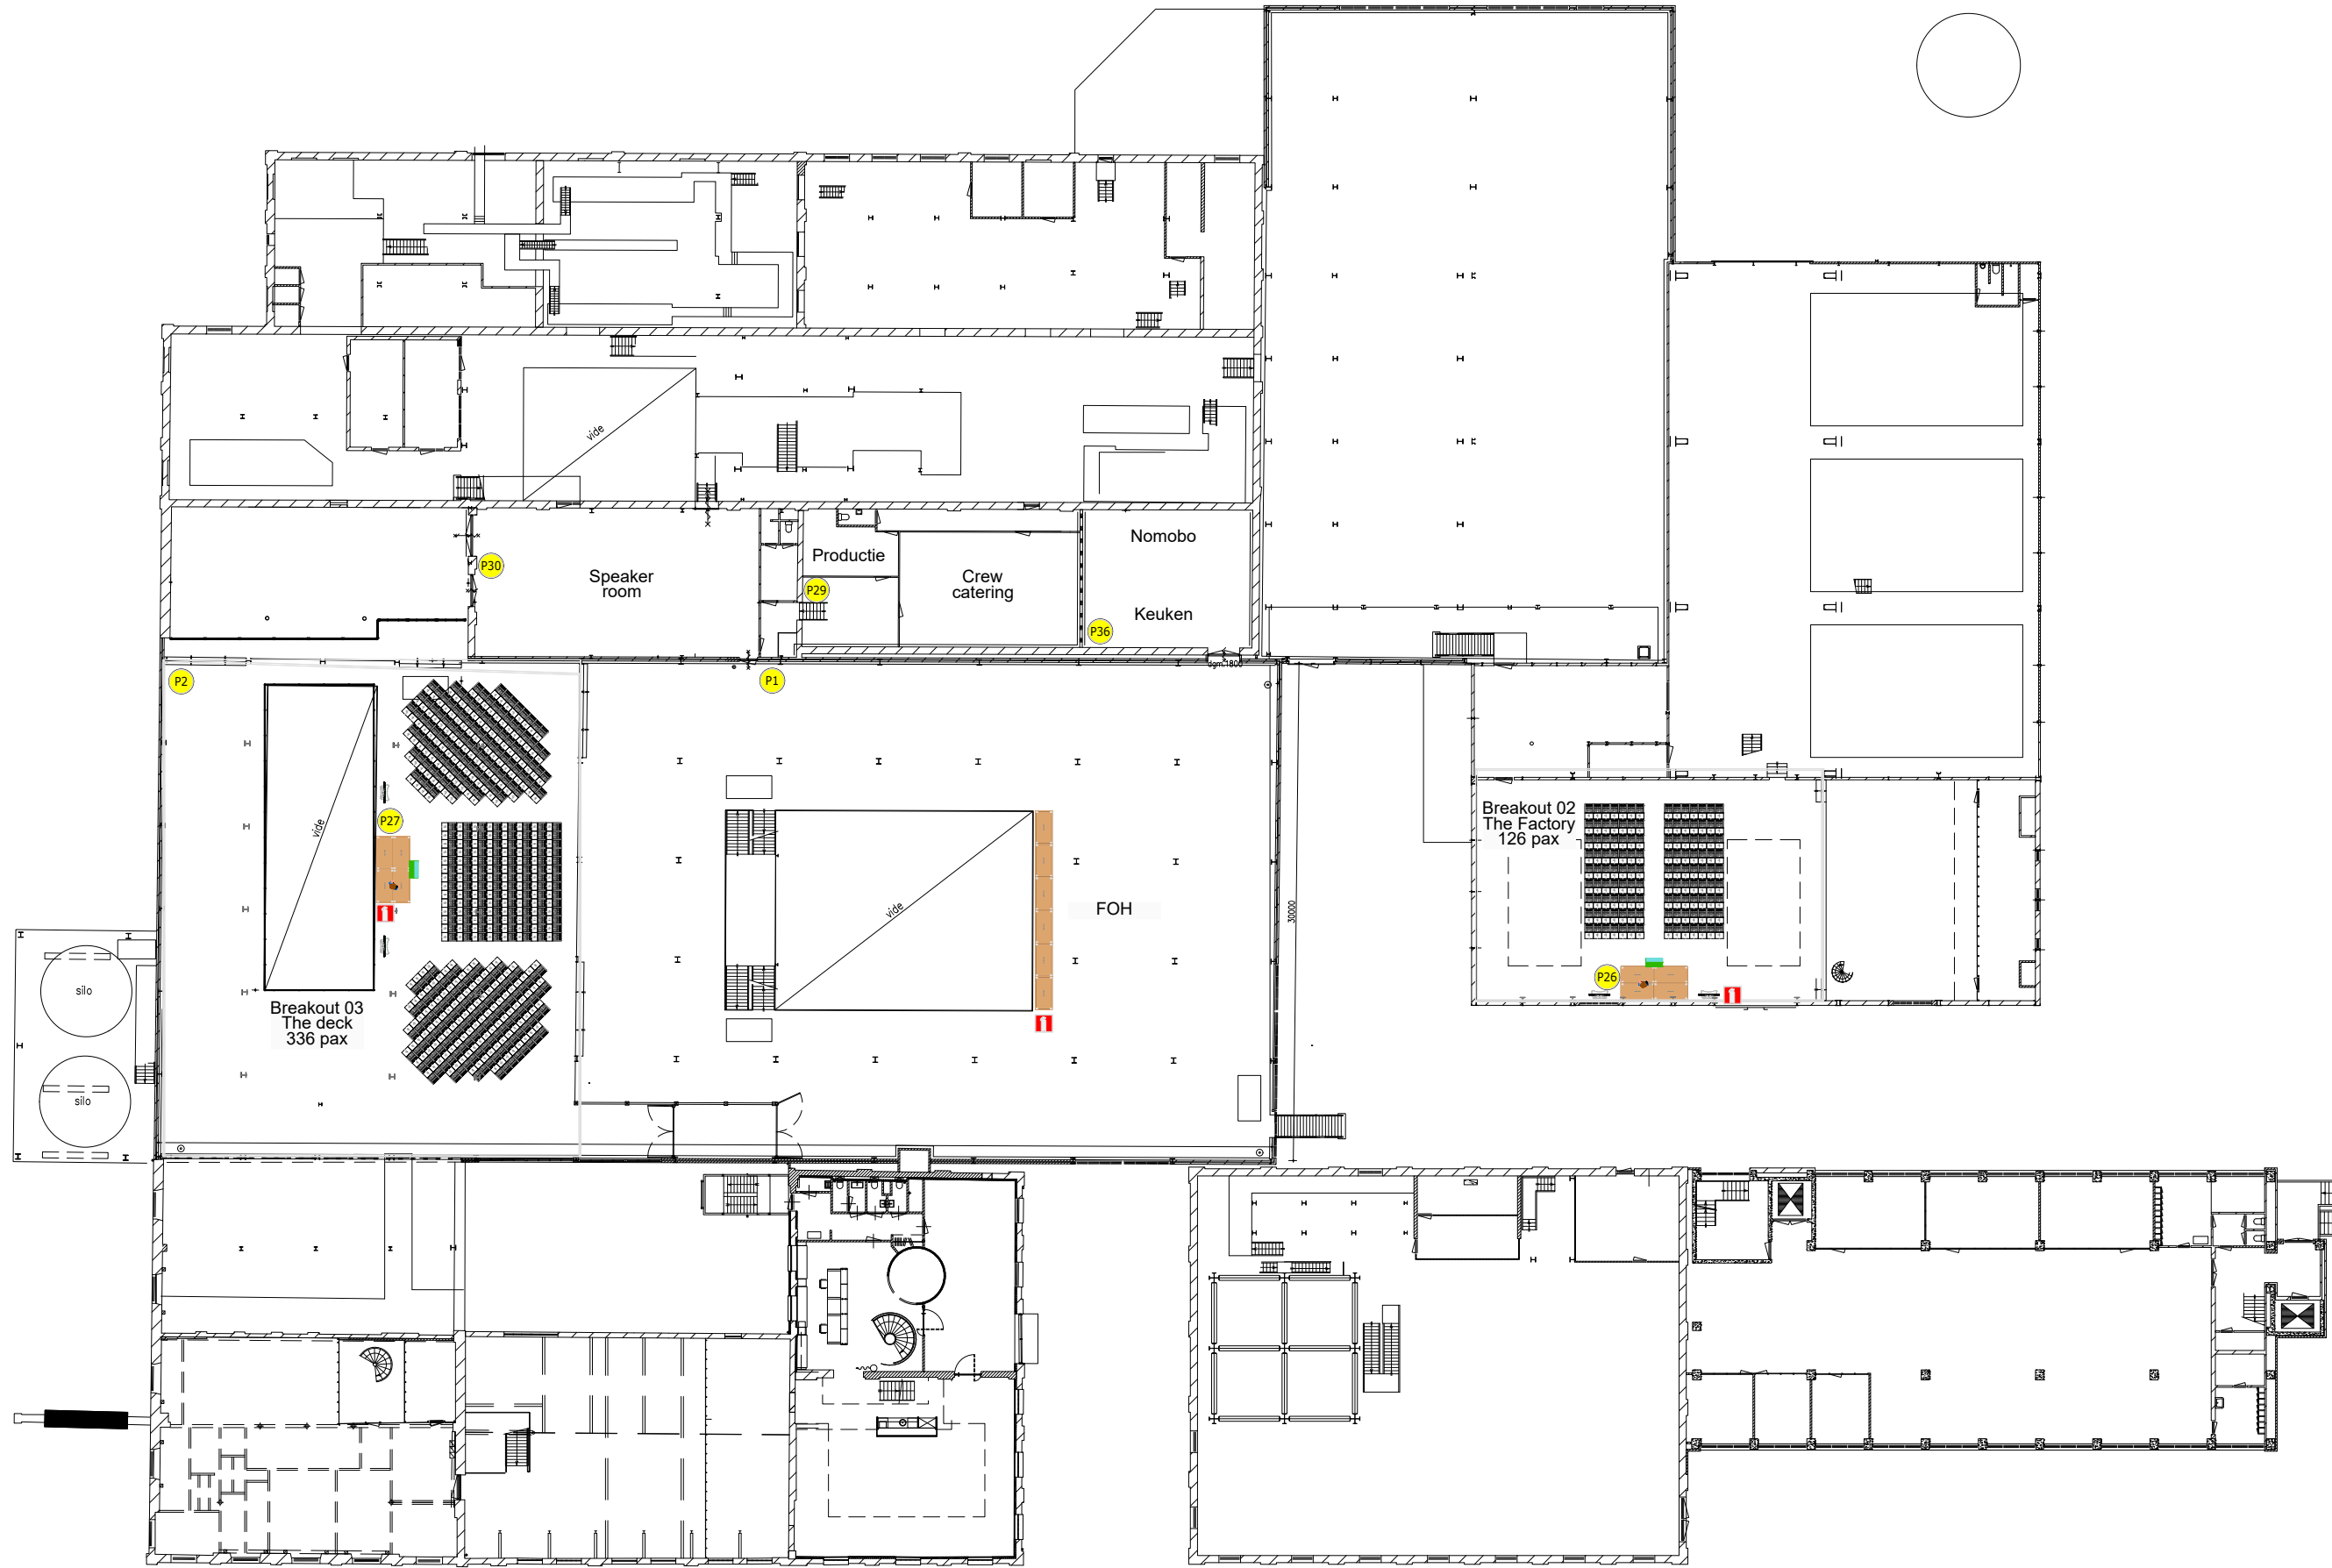

C:\Users\BSA\AppData\Local\Temp\BricsCAD\lp_13\BO17-AMS Booking Overlay V13.dwg

Backbone International | Isolatorweg 36
T: +31 (0)85 016 00 85 | 1014 AS Amsterdam
E: europe@backbone-international.com | the Netherlands

NOTES

PROJECT

BOOKING.COM CLICK

OVERLAY

1ST FLOOR

PROJECT DETAILS

PROJECT TITLE	DRAWING TITLE	SUBJECT TITLE
CLIENT MAAK	COUNTRY NETHERLANDS	CITY AMSTERDAM
VENUE SUGAR CITY	SHOW DATE 19 & 20 SEPTEMBER	PROD. MGR. P. BOTTERMAN
DRAWN BY A. MELSEN		

Maak

INTERNATIONAL

VIEW	1ST FLOOR
VERSION	V12
DATE	130917
PAPER SIZE	A3L
SCALE	1:400
UNITS	METRIC

DRAWING STATUS

CONCEPT