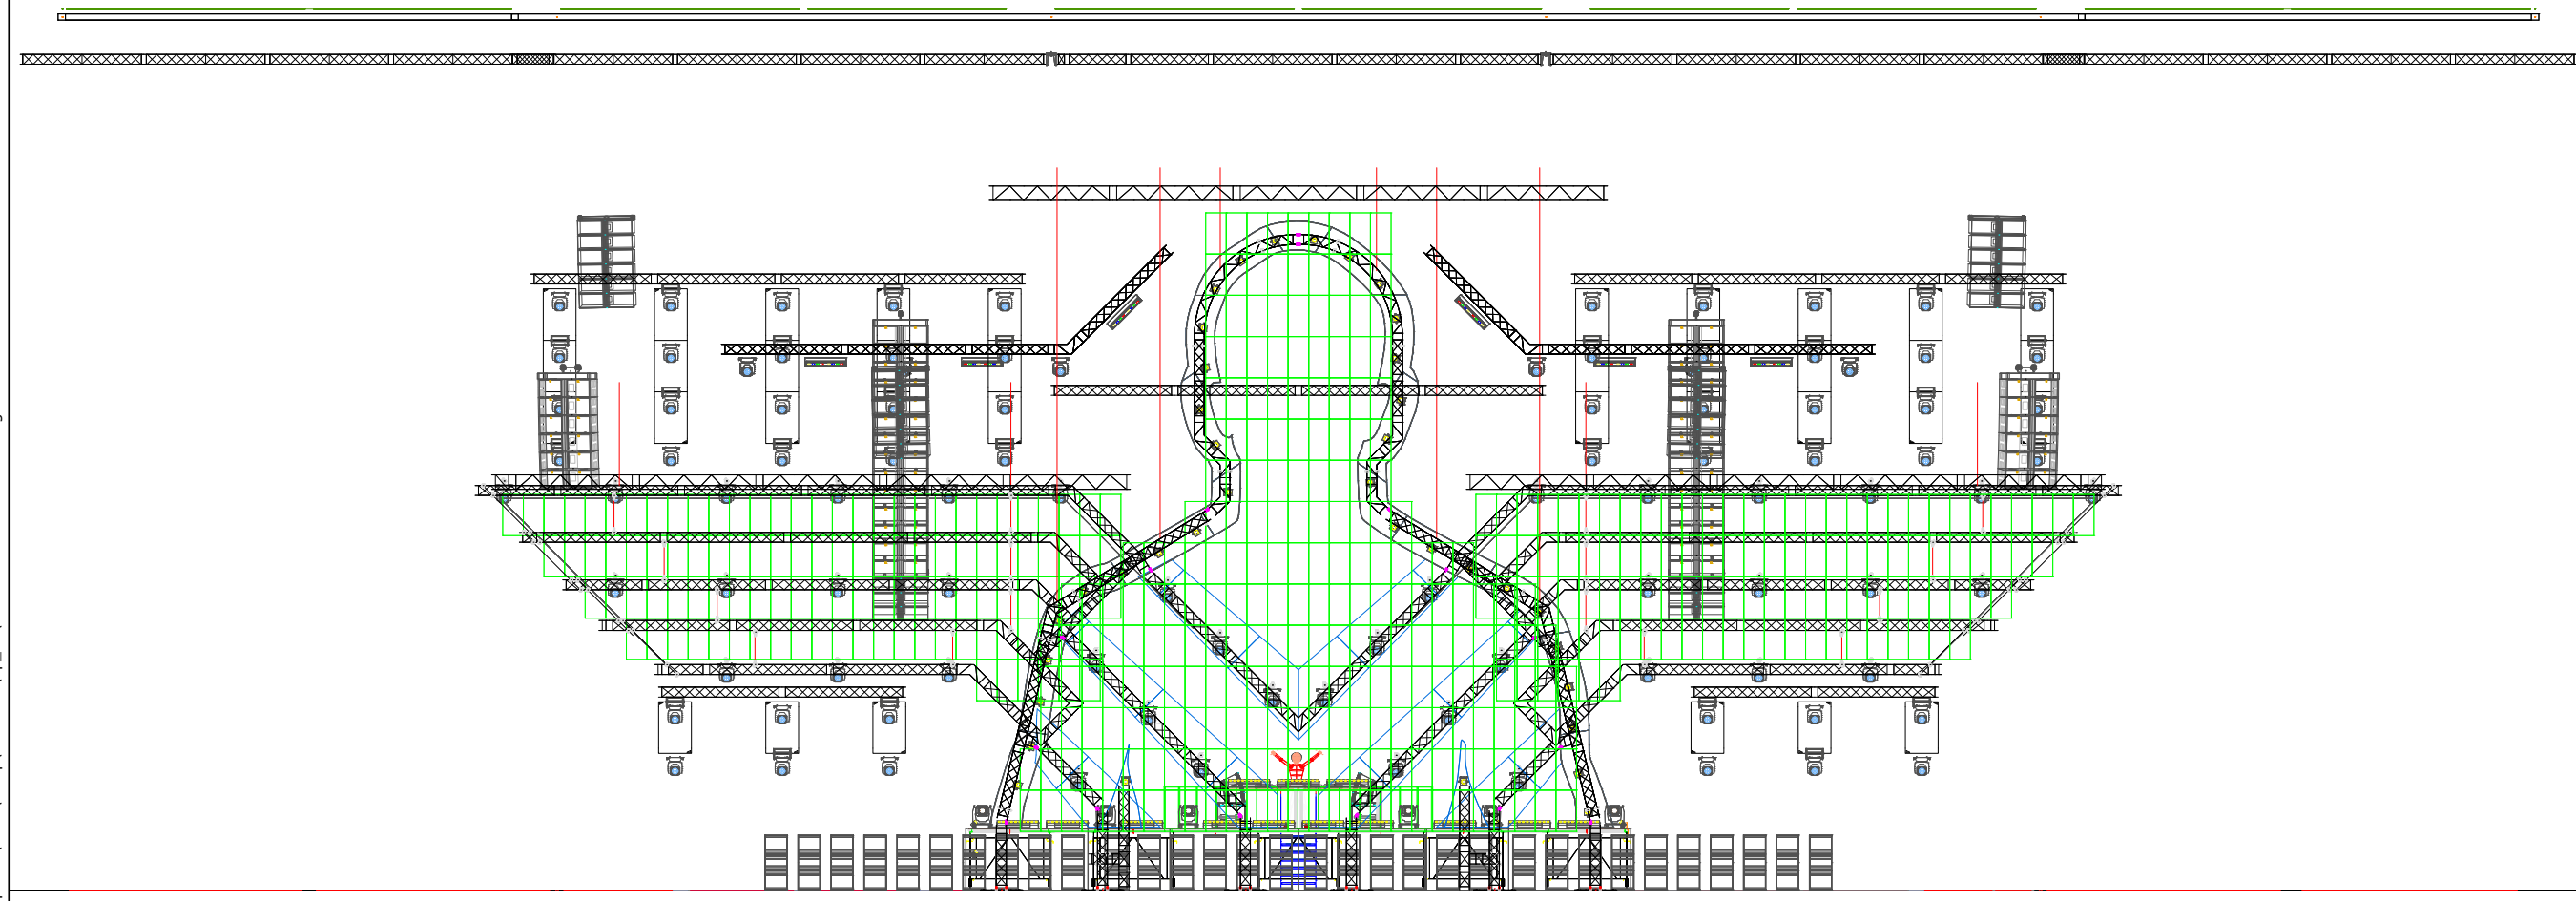

SCALE 1:175

Backbone International | Isolatorweg 36
 T: +31 (0)85 016 00 85 | 1014 AS Amsterdam
 E: europe@backbone-international.com | the Netherlands

DRAWING PROJECT NOTES

NOTES

PROJECT TITLE RET. OF HEADHUNTERZ 2017
DRAWING TITLE RETURN OF HEADHUNTERZ
SUBJECT TITLE TECHNICAL DRAWING

CLIENT Q-DANCE B.V.
COUNTRY THE NETHERLANDS
CITY AMSTERDAM
VENUE ZIGGODOME
SHOW DATE 30-09-17
PROD. MGR. J. BEVERWIJK
DRAWN BY S. BOUW

VIEW FRONTVIEW
VERSION V12
DATE 220917
PAPER SIZE A3L
SCALE 1:125
UNITS METRIC

DRAWING STATUS
CONCEPT

C:\Users\BS\AppData\Local\Temp\BricsCAD\bp_14\ROH17 - Show Total V12.dwg