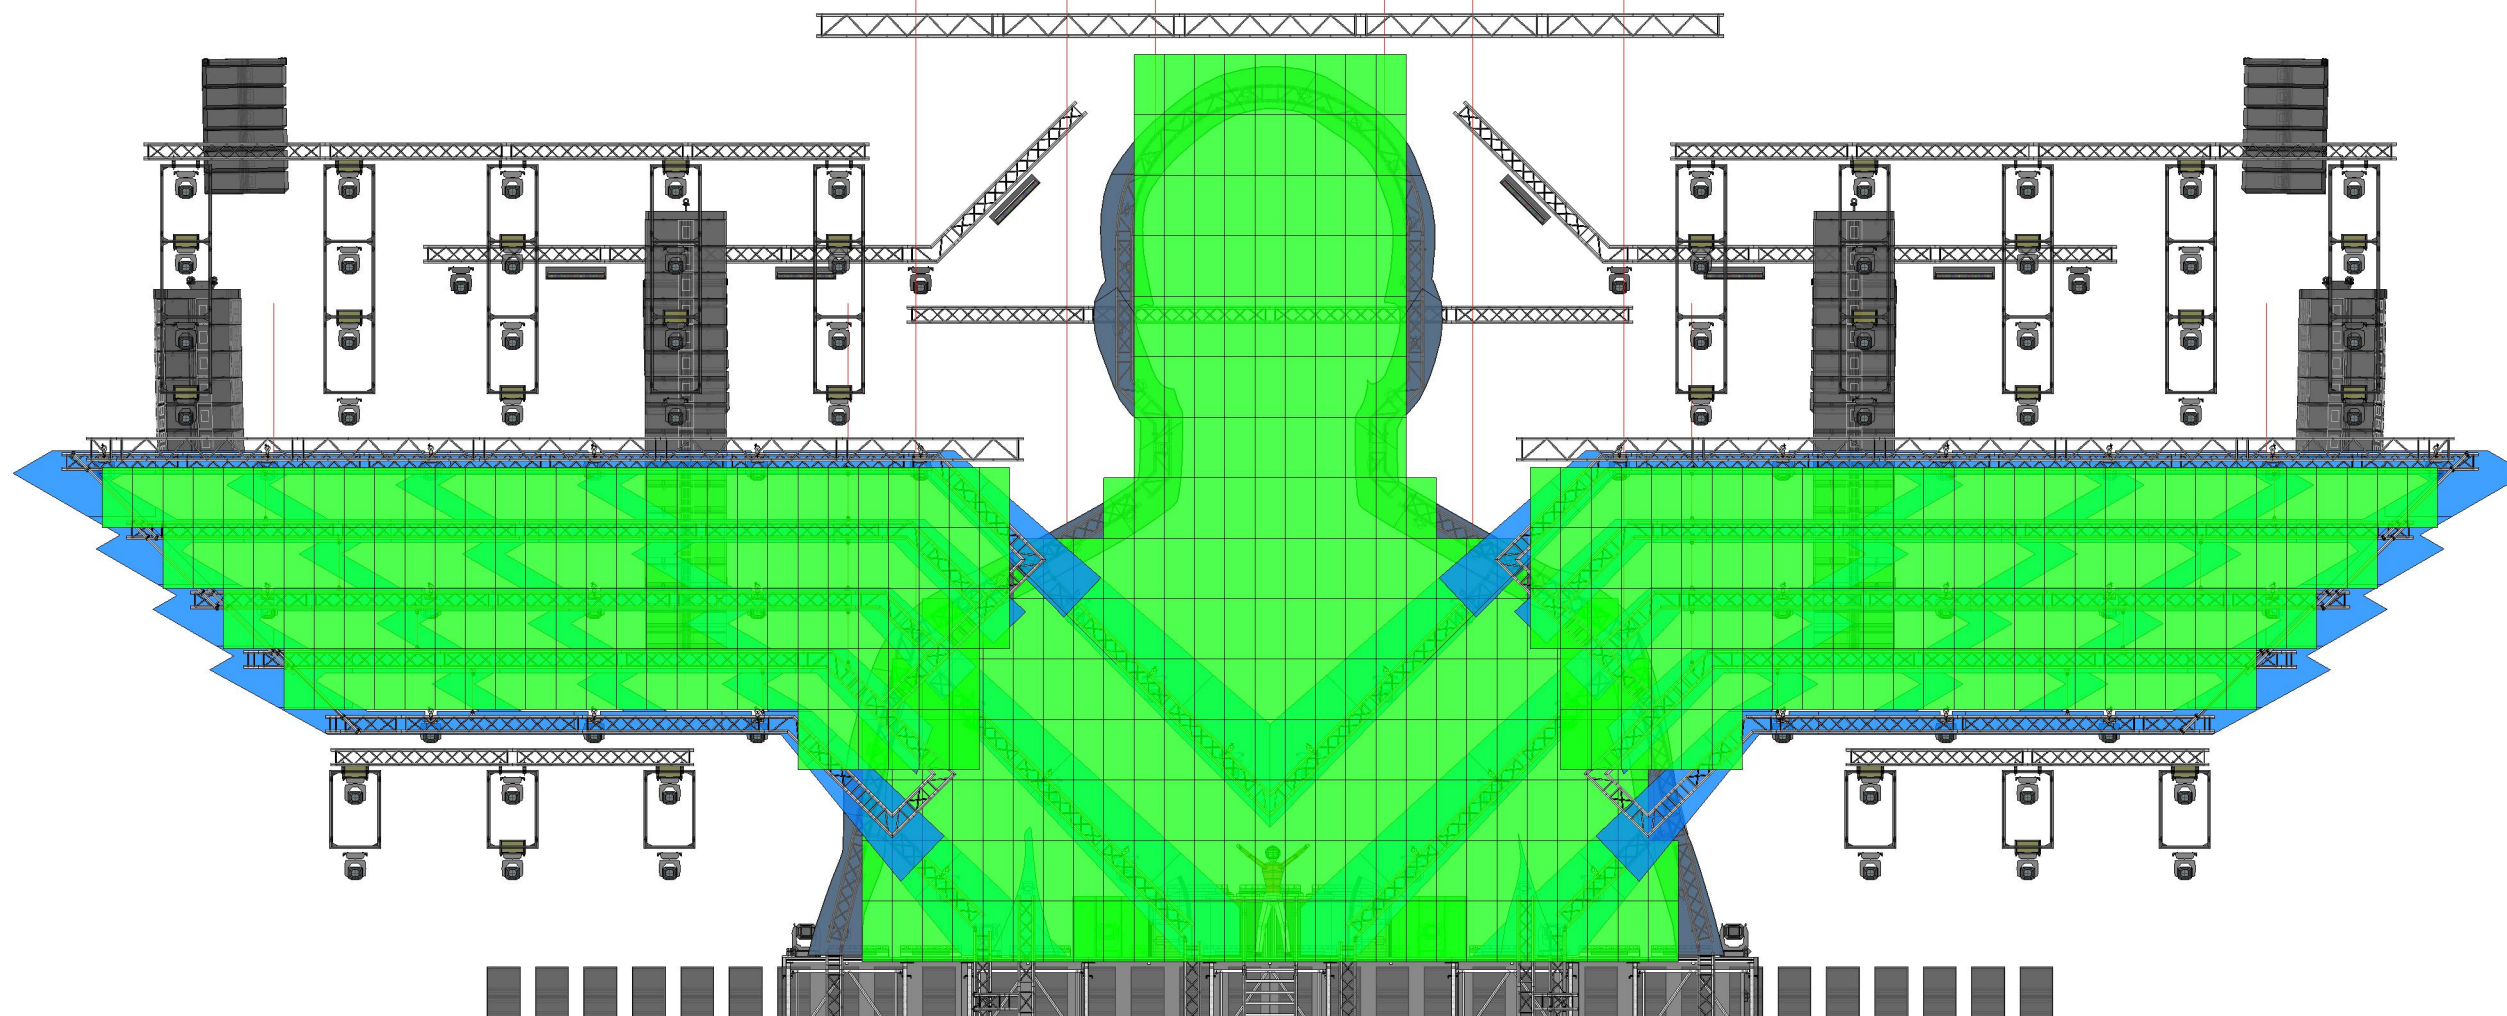

SCALE 1:125

SCALE 1:125

Backbone International | Isolatorweg 36
 T: +31 (0)85 016 00 85 | 1014 AS Amsterdam
 E: europe@backbone-international.com | the Netherlands

NOTES

PROJECT

PROJECT DETAILS

DRAWING

NOTES

VIEW BACKVIEW
VERSION V12
DATE 220917
PAPER SIZE A3L
SCALE 1:125
UNITS METRIC

DRAWING STATUS
CONCEPT