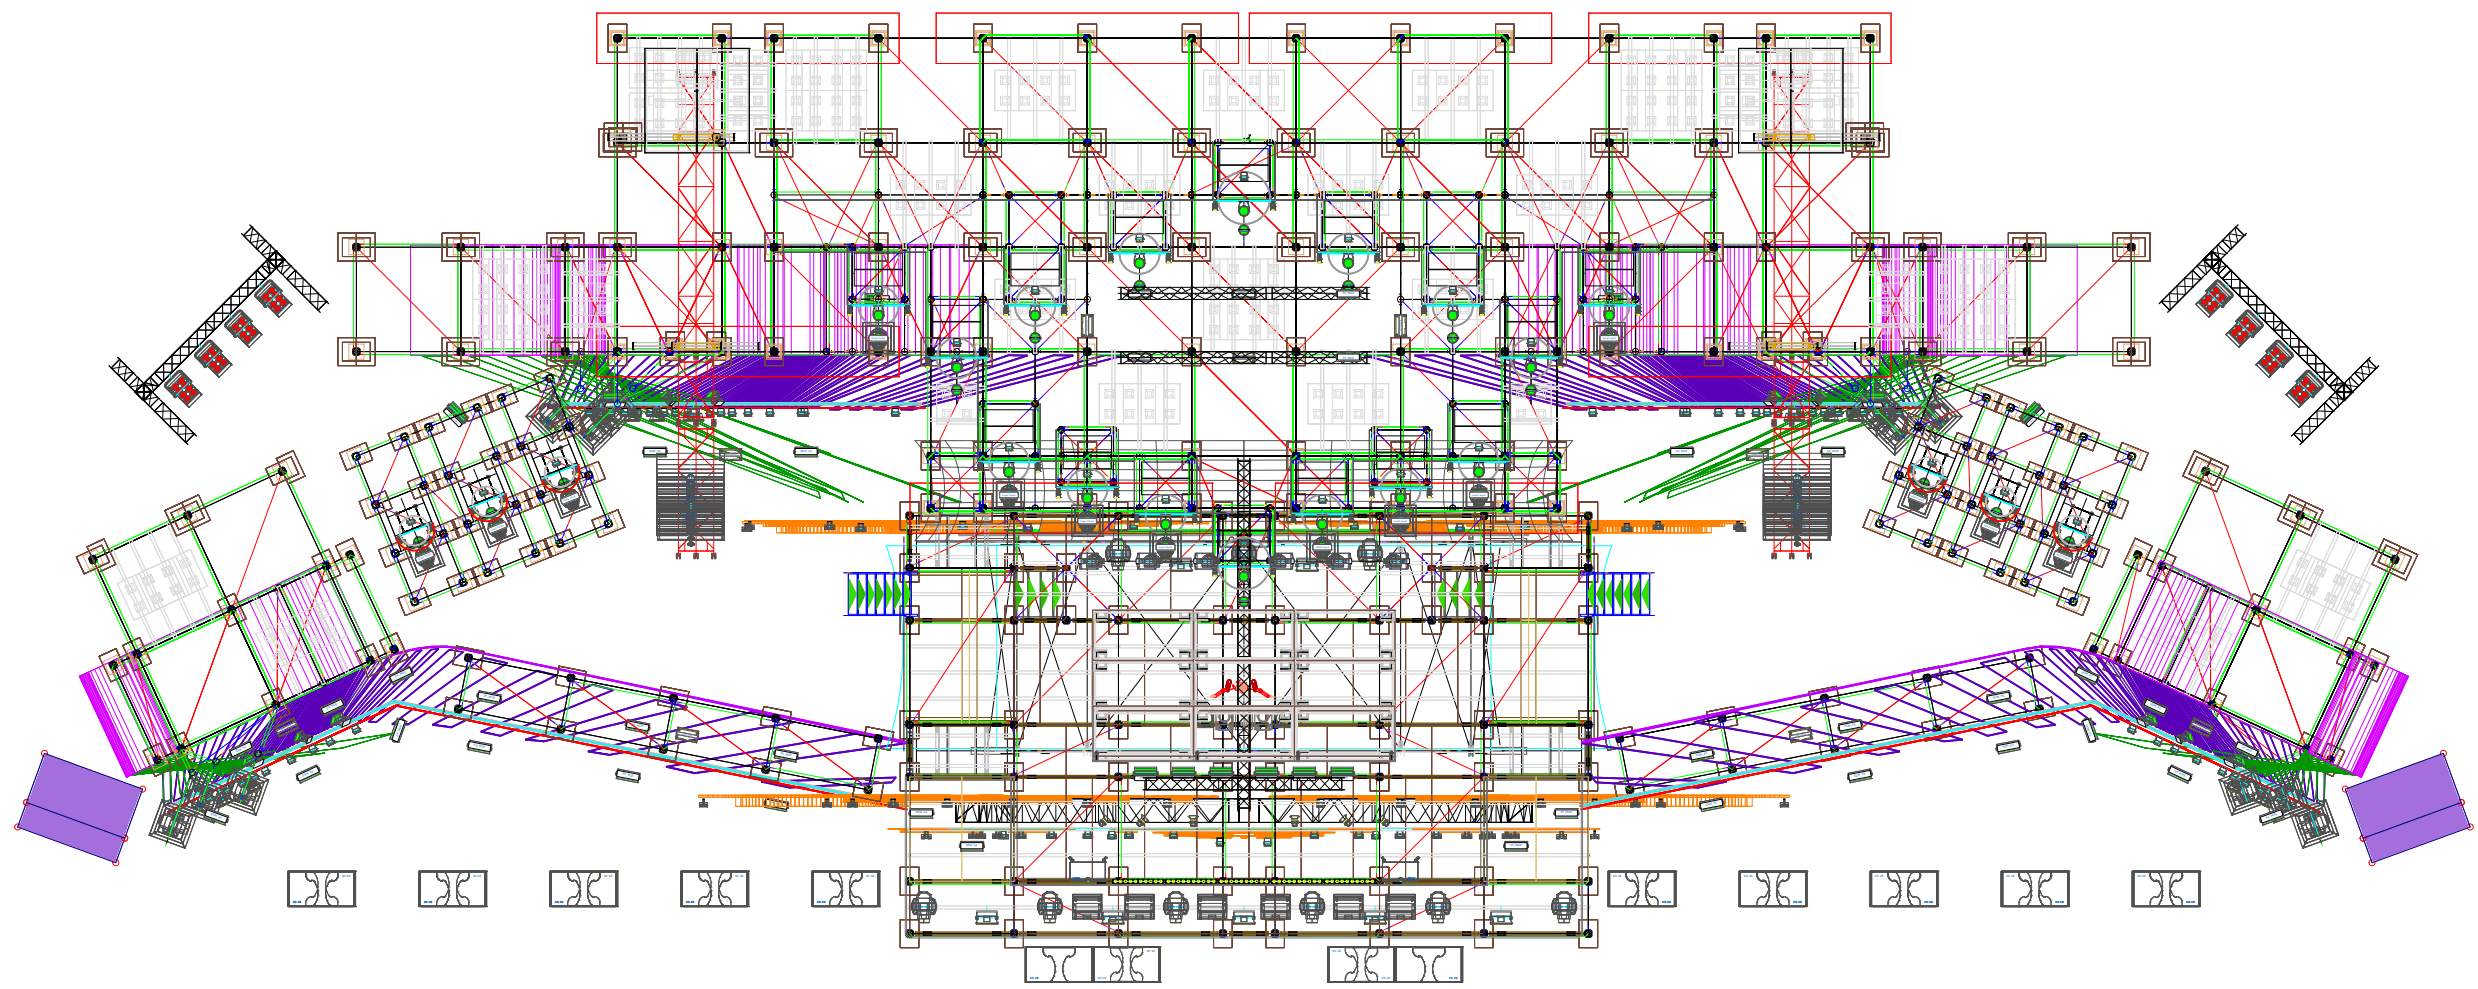

X:\Box_Sync\Productions\2017_Mysteryland\17-HFD_Mysteryland\01-Drawings\A1_Mainstage\ML17A1-HFD_mainstage_V1.1_170809.dwg

Backbone International | Isolatorweg 36
T: +31 (0)85 016 00 85 | 1014 AS Amsterdam
E: europe@backbone-international.com | the Netherlands

NOTES

PROJECT

PROJECT DETAILS

DRAWING

NOTES

MYSTERYLAND 2017

AREA 1 - MAINSTAGE

TOP

PROJECT TITLE

DRAWING TITLE

SUBJECT TITLE

CLIENT MYSTERYLAND BV
COUNTRY THE NETHERLANDS
CITY HAARLEMMEER
VENUE FLORIADDE TERREIN
SHOW DATE 26-27 AUGUST
PROD. MGR. T. VAN DEN HOUDT
DRAWN BY A. MELSEN

VIEW TOP
VERSION V11
DATE 090817
PAPER SIZE A3L
SCALE Custom
UNITS METRIC

DRAWING STATUS
CONCEPT