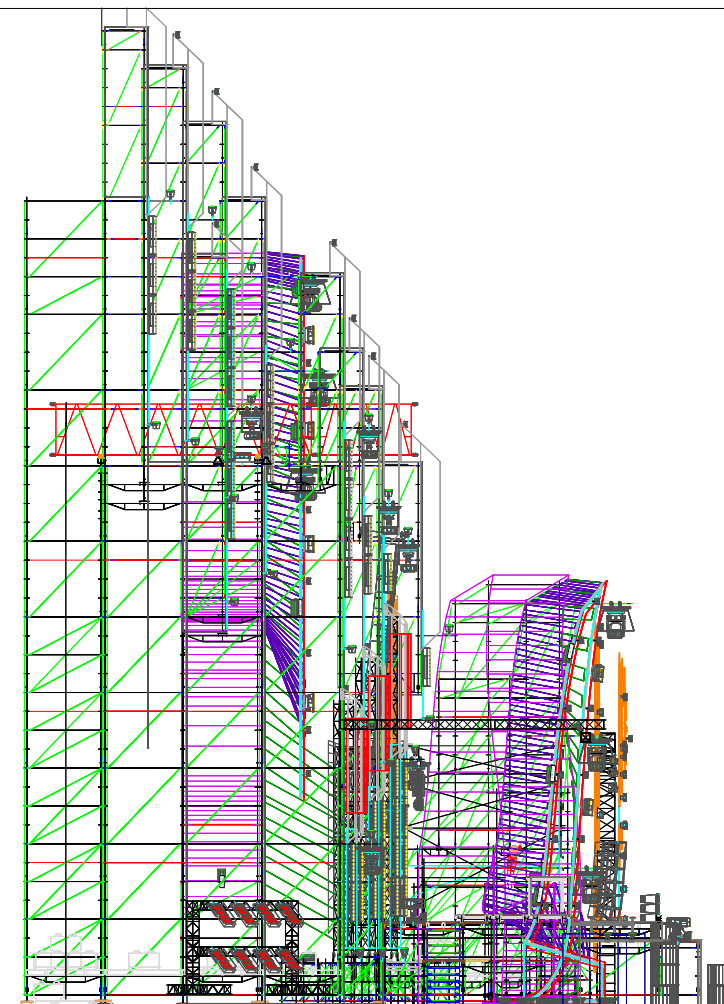

SCALE Custom

SCALE Custom

X:\Box Sync\Productions\2017 Mysteryland\01-Drawings\A1 Mainstage\ML17A1-HFD mainstage V1.1.170809.dwg

49

Backbone International | Isolatorweg 36
 T: +31 (0)85 016 00 85 | 1014 AS Amsterdam
 E: europe@backbone-international.com | the Netherlands

NOTES

PROJECT

PROJECT DETAILS

DRAWING

NOTES

MYSTERYLAND 2017

AREA 1 - MAINSTAGE

FRONT-SIDE

PROJECT TITLE

DRAWING TITLE

SUBJECT TITLE

CLIENT MYSTERYLAND BV
COUNTRY THE NETHERLANDS
CITY HAARLEMMEER
VENUE FLORIADDE TERREIN
SHOW DATE 26-27 AUGUST
PROD. MGR. T. VAN DEN HOUDT
DRAWN BY A. MELSEN

VIEW FRONT-SIDE
VERSION V11
DATE 090817
PAPER SIZE A3L
SCALE Custom
UNITS METRIC

DRAWING STATUS
CONCEPT