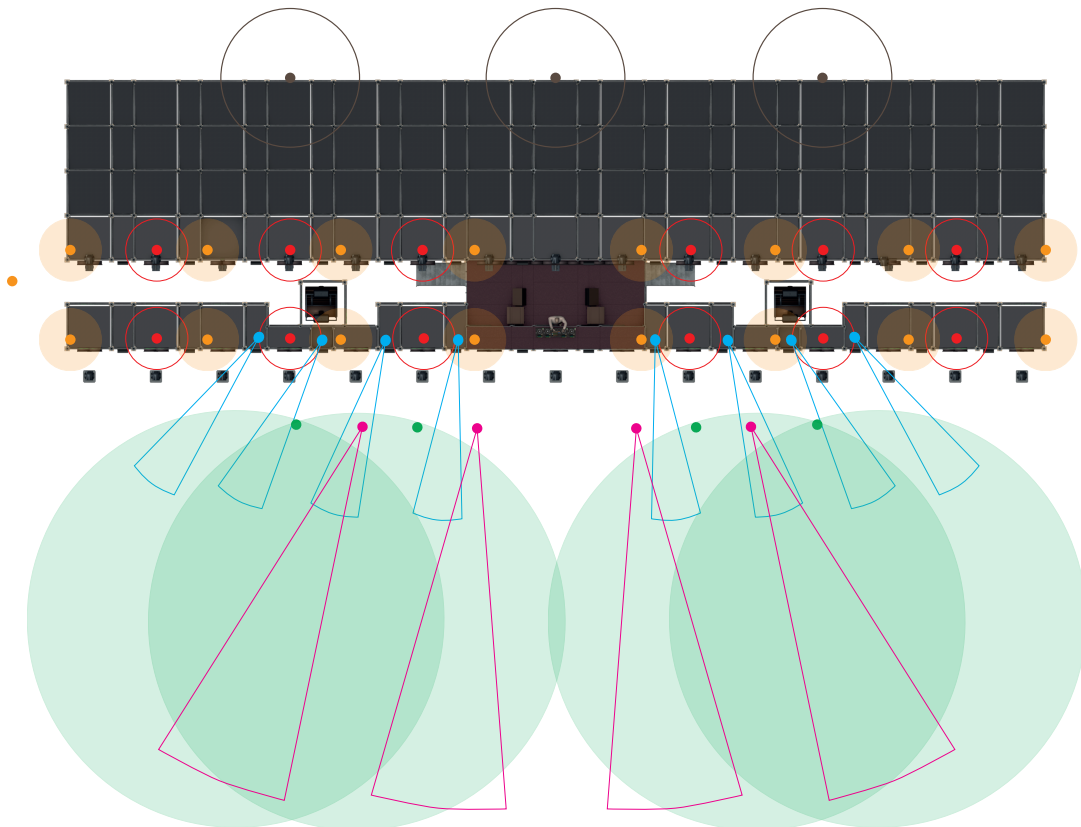

FRONT

TOPVIEW

- Pyro (12X) + Waterfall
- Finally Pyro position (3 x)
- Flames (16X)
- Stadium Shooter Streamers (4X)
- Confetti (4X)
- CO2 (8X)