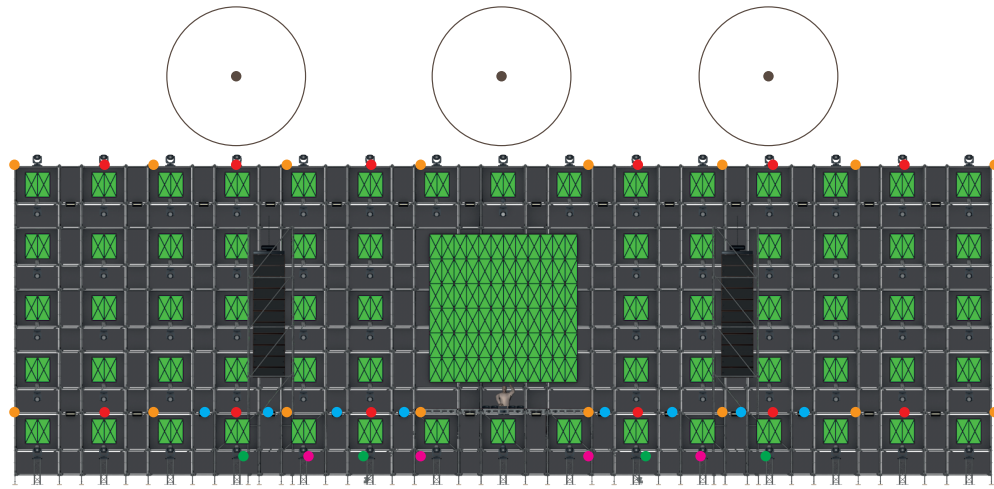

FRONT

TOPVIEW

- Pyro (12X) + Waterfall
- Finally Pyro position (3 x)
- Flames (16X)
- Stadium Shooter Streamers (4X)
- Confetti (4X)
- CO2 (8X)