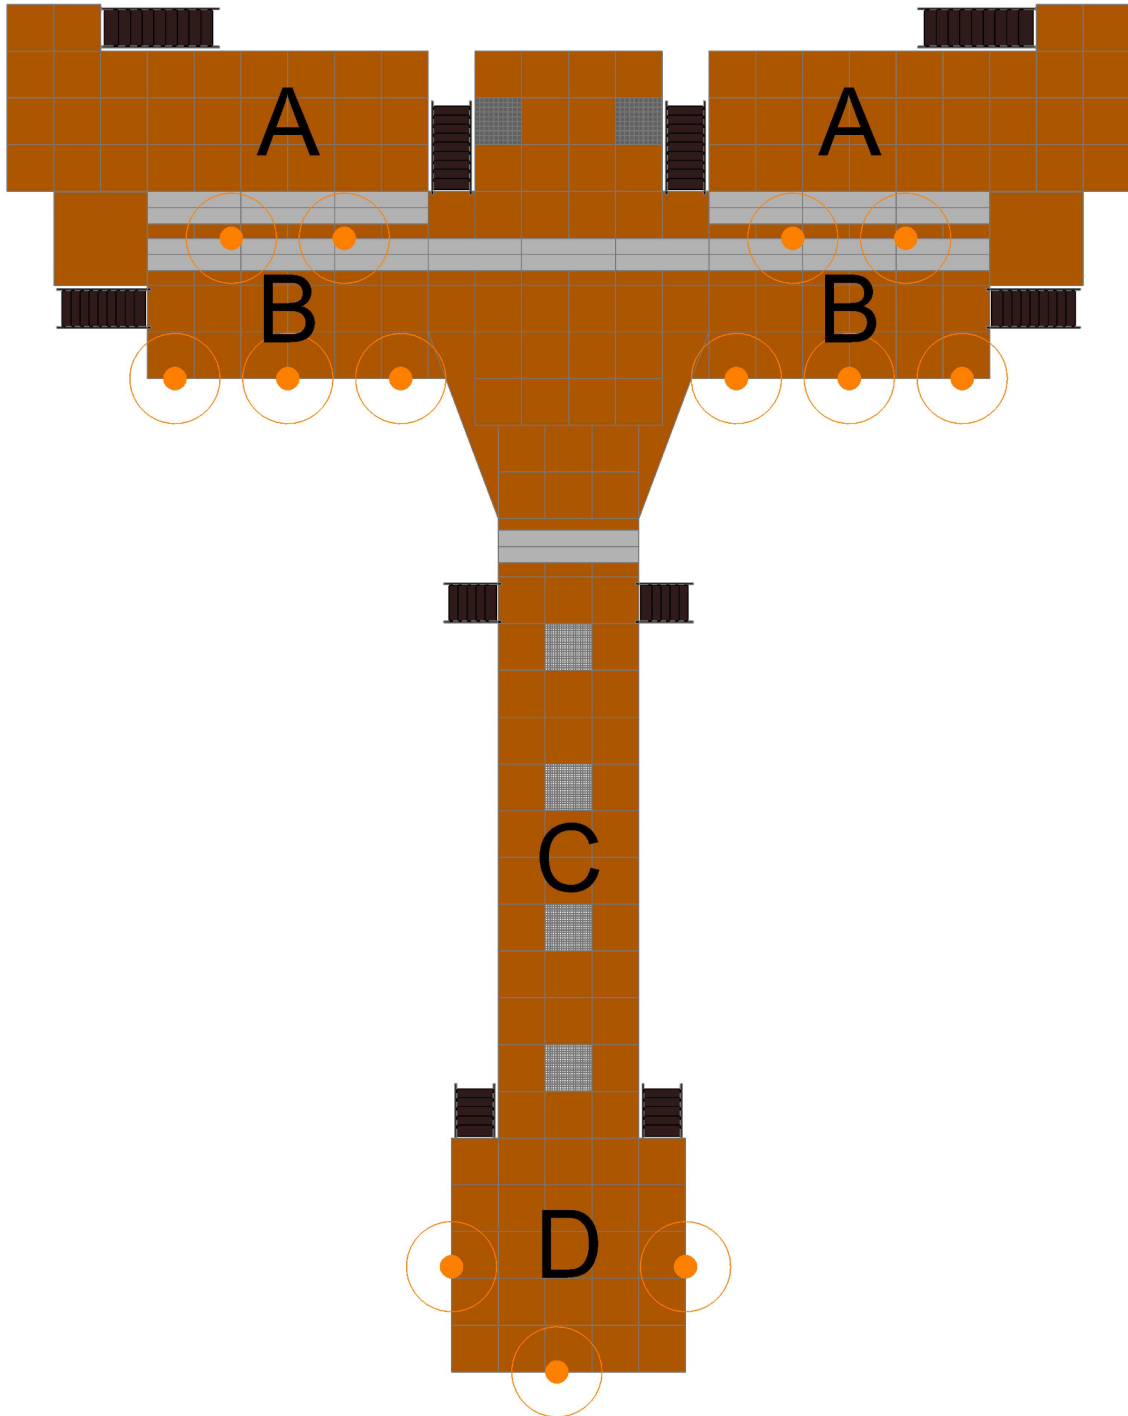

MUSIC
IS WHAT
FEELINGS
SOUND
LIKE

ARMIN ONLY EMBRACE

SFX | STAGE FLAMES

- PYRO (11x)
- STAGE FLAMES (13x)
- STADIUM SHOOTER STREAMERS (6x)
- CO2 POWERED CONFETTI SHOOTER (6x)
- CO2 (16x)