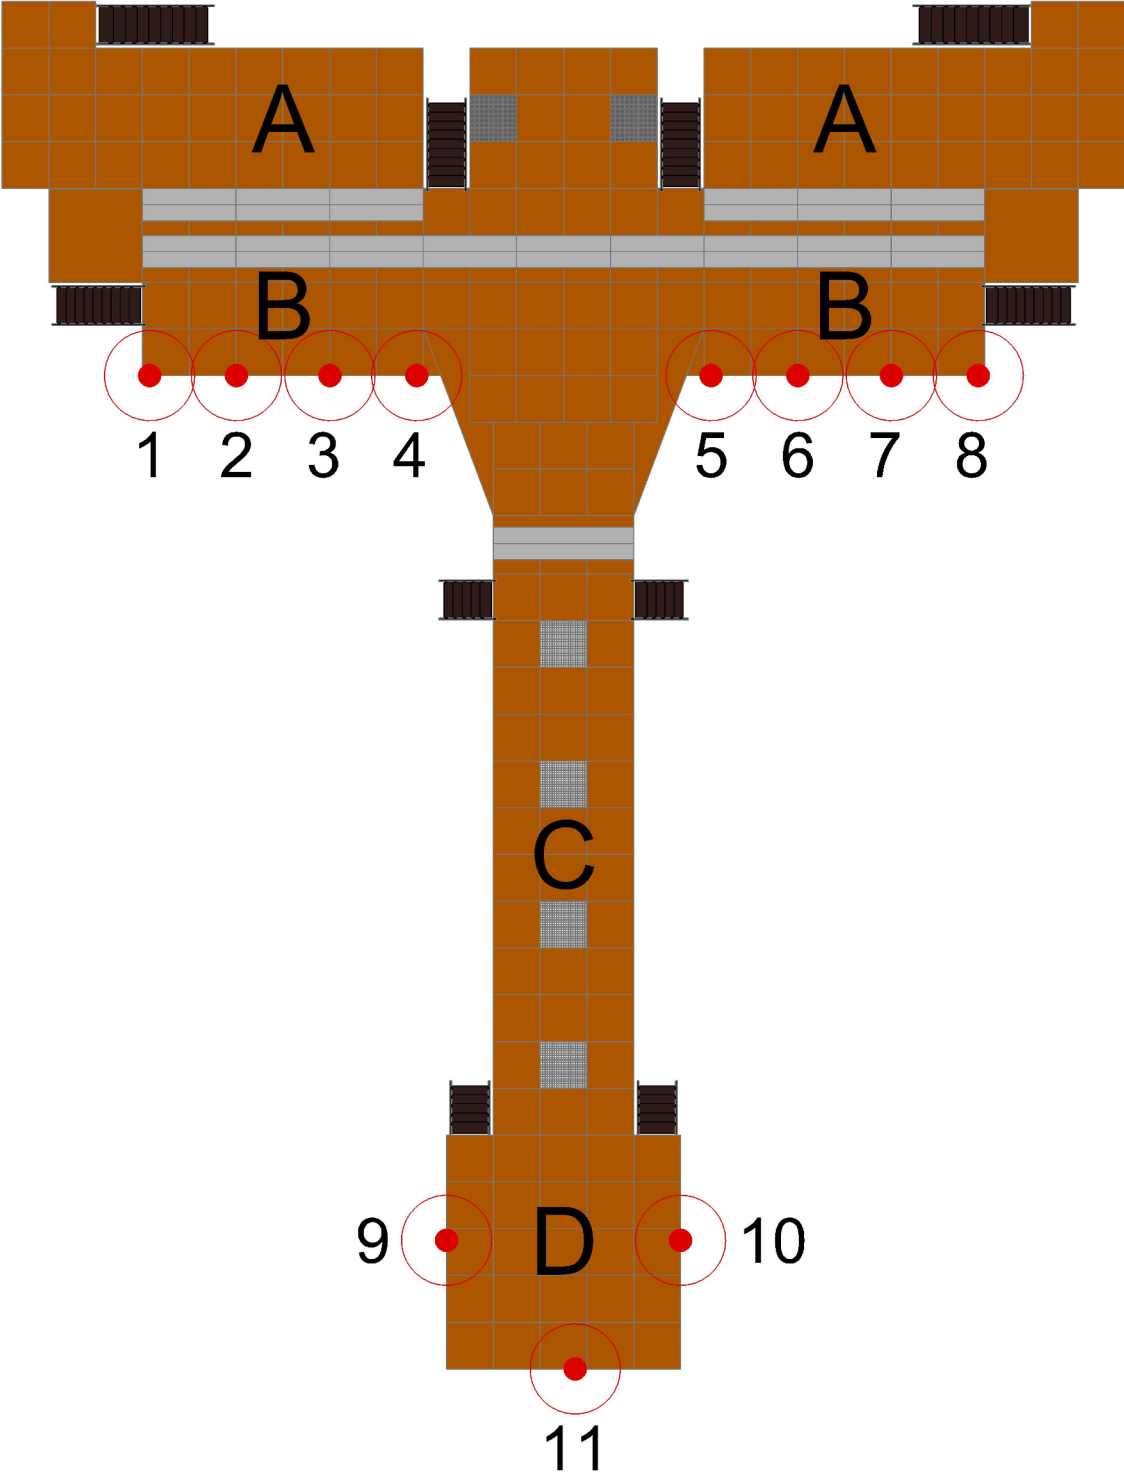

ARMIN ONLY EMBRACE

SFX | OVERVIEW

- PYRO (11x)
- STAGE FLAMES (13x)
- STADIUM SHOOTER STREAMERS (6x)
- CO2 POWERED CONFETTI SHOOTER (6x)
- CO2 (16x)

ARMIN ONLY EMBRACE

SFX | PYRO

- PYRO (11x)
- STAGE FLAMES (13x)
- STADIUM SHOOTER STREAMERS (6x)
- CO2 POWERED CONFETTI SHOOTER (6x)
- CO2 (16x)