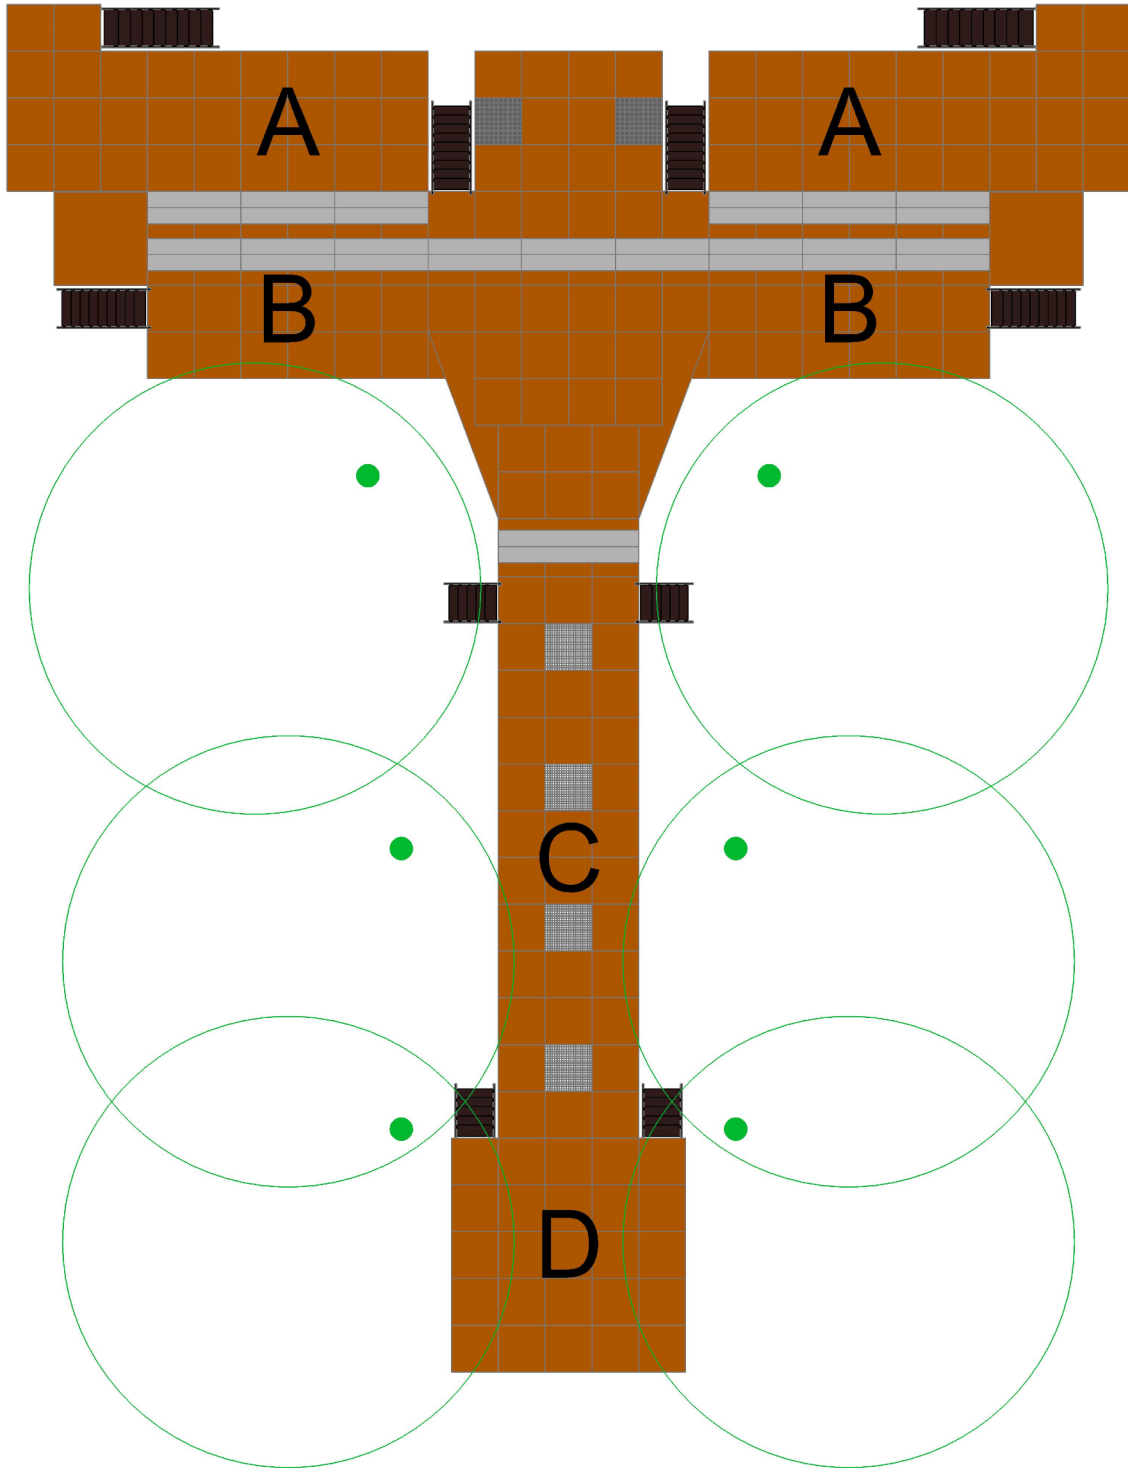

MUSIC IS WHAT FEELINGS SOUND LIKE

ARMIN ONLY EMBRACE

SFX | CONFETTI BLOWER

- PYRO (11x)
- STAGE FLAMES (13x)
- STADIUM SHOOTER STREAMERS (6x)
- CO2 POWERED CONFETTI SHOOTER (6x)
- CO2 (16x)