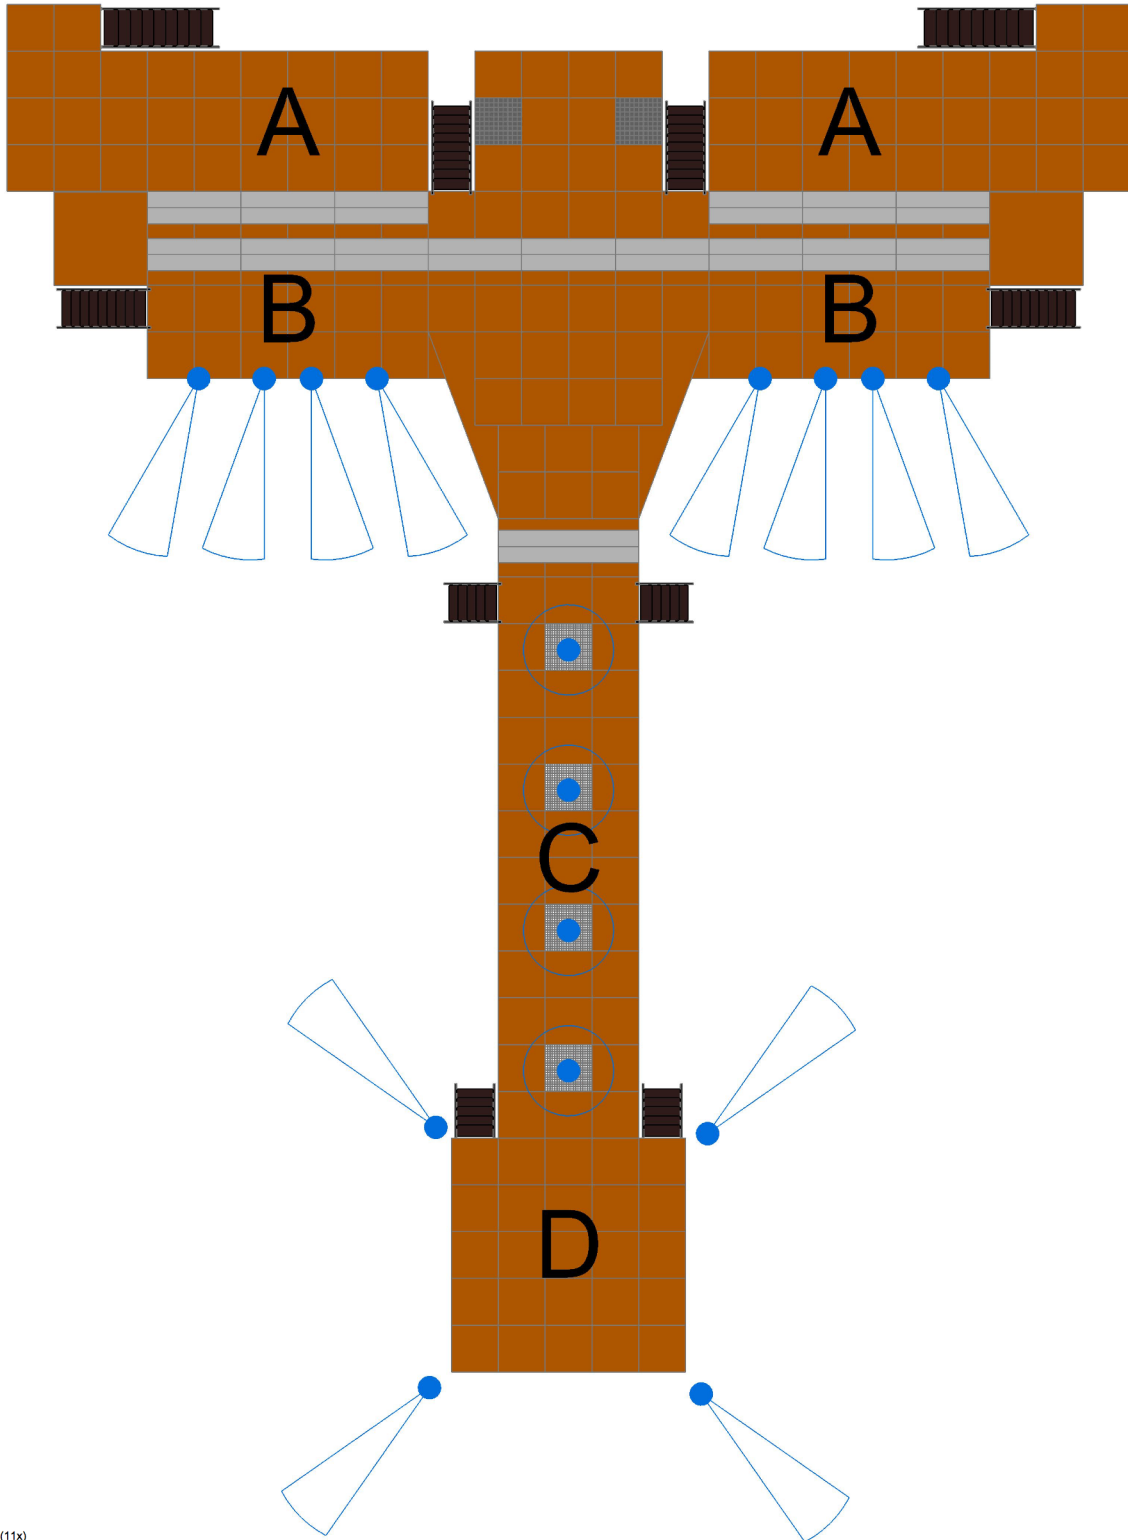

ARMIN ONLY EMBRACE

SFX | CO2

- PYRO (11x)
- STAGE FLAMES (13x)
- STADIUM SHOOTER STREAMERS (6x)
- CO2 POWERED CONFETTI SHOOTER (6x)
- CO2 (16x)