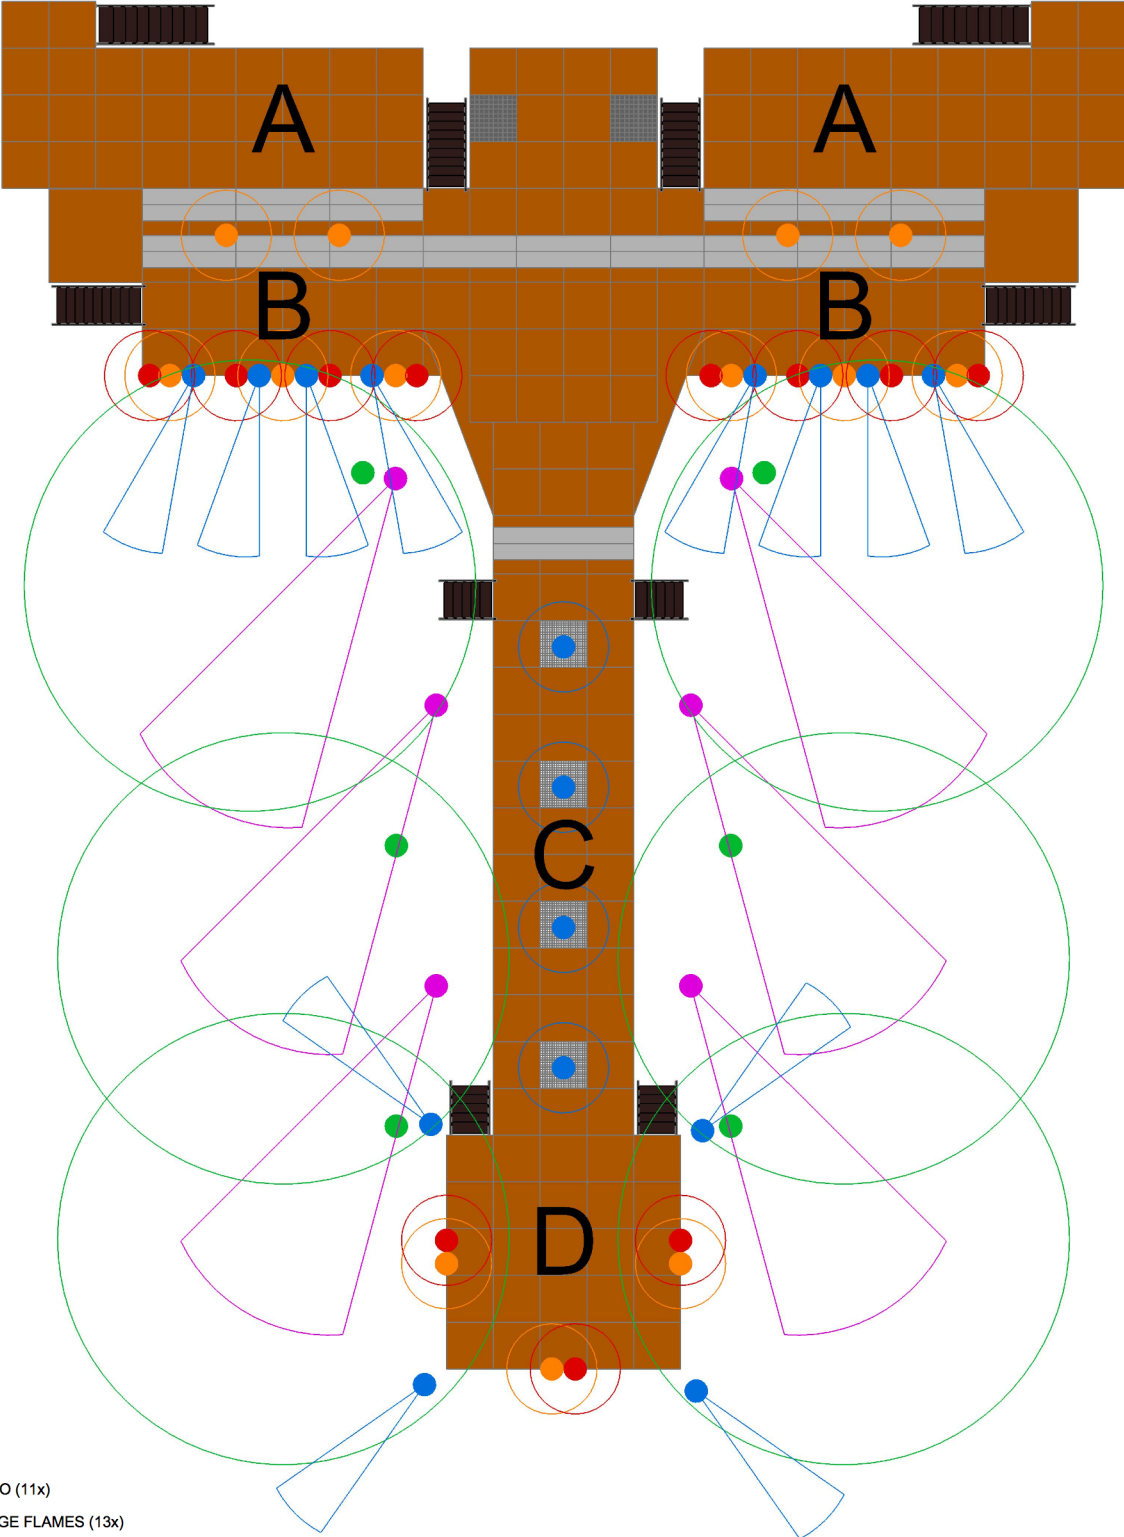

ARMIN ONLY EMBRACE

SFX | OVERVIEW

- PYRO (11x)
- STAGE FLAMES (13x)
- STADIUM SHOOTER STREAMERS (6x)
- CO2 POWERED CONFETTI SHOOTER (6x)
- CO2 (16x)

ARMIN ONLY EMBRACE

SFX | PYRO

- PYRO (11x)
- STAGE FLAMES (13x)
- STADIUM SHOOTER STREAMERS (6x)
- CO2 POWERED CONFETTI SHOOTER (6x)
- CO2 (16x)