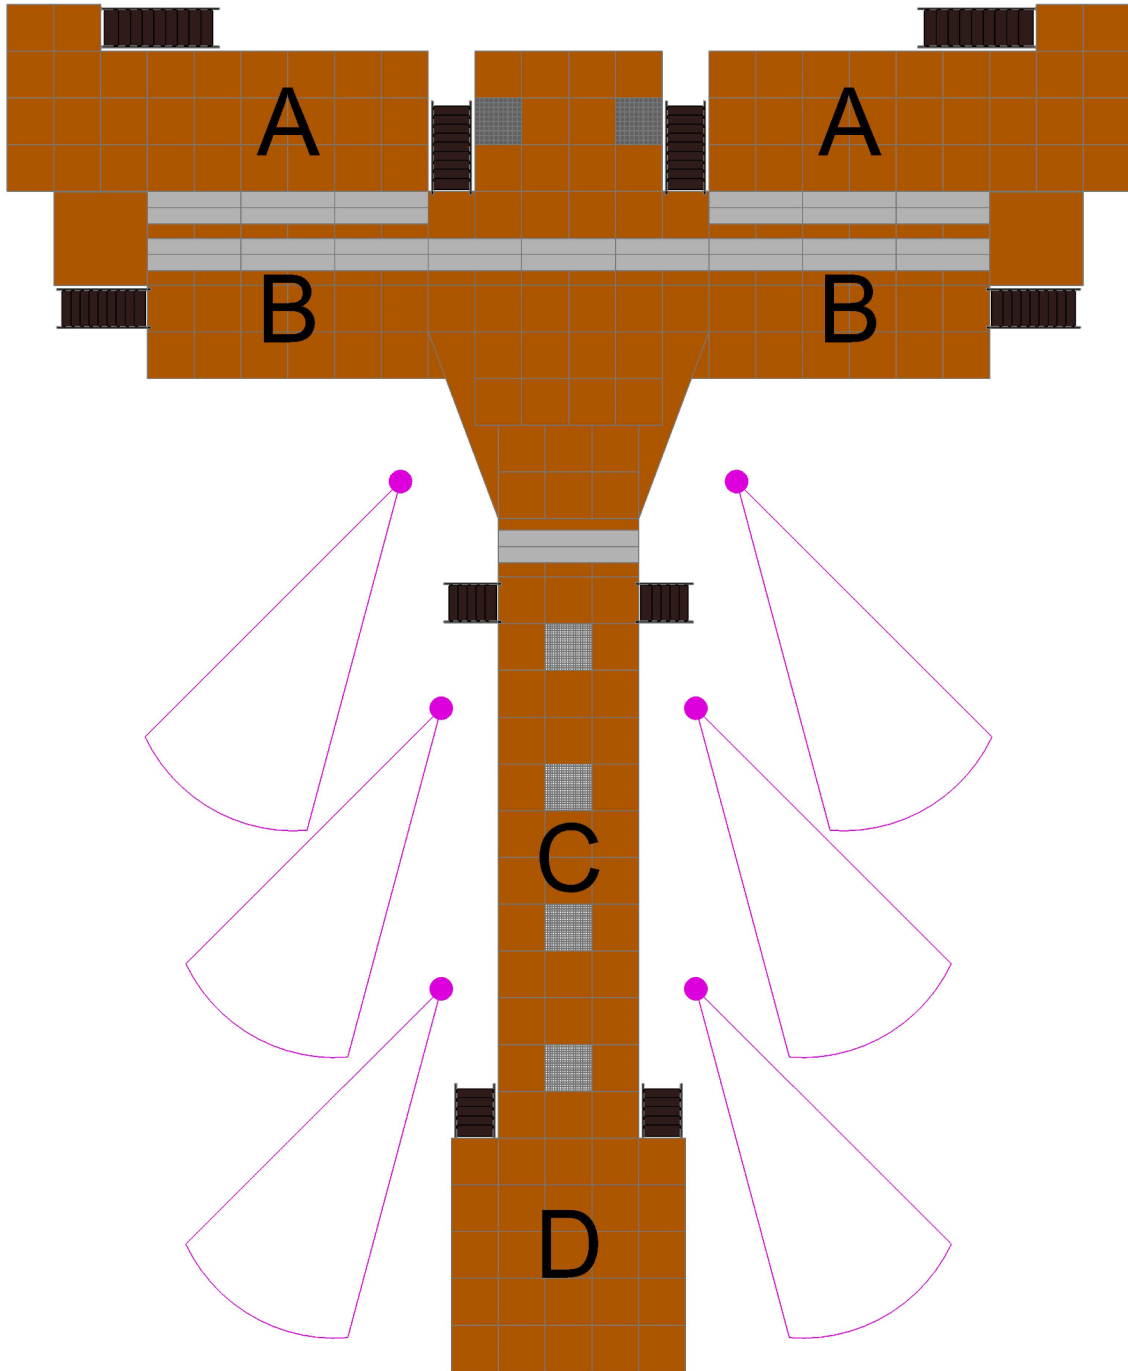

MUSIC
IS WHAT
FEELINGS
SOUND
LIKE

ARMIN ONLY EMBRACE

SFX | STADIUM SHOOTERS

- PYRO (11x)
- STAGE FLAMES (13x)
- STADIUM SHOOTER STREAMERS (6x)
- CO2 POWERED CONFETTI SHOOTER (6x)
- CO2 (16x)